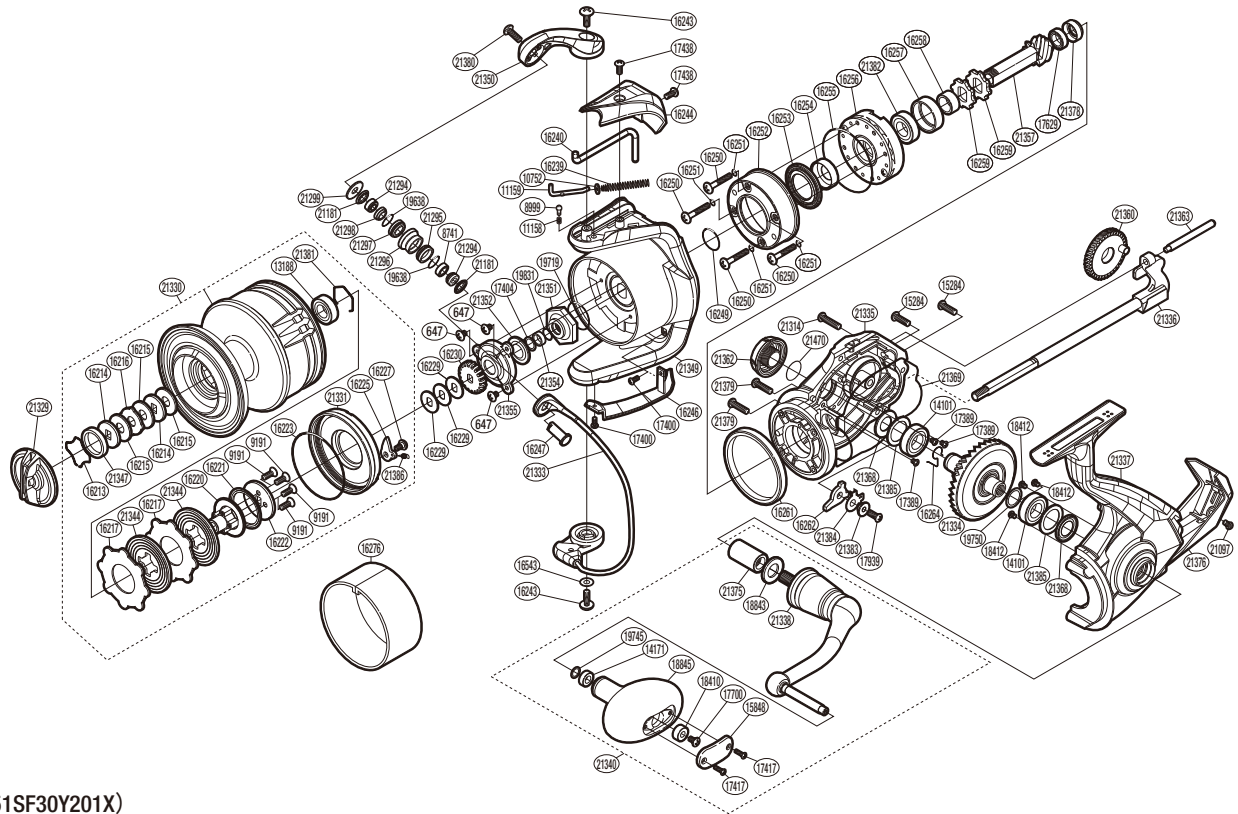

SHIMANO

SARAGOSA

SRG20000SWAPG

(51SF30Y201X)

Please note that the number of adjusting washers may not be the same as shown in the exploded views.
(Adjustment will vary with each individual product.)

Part No.	Description	Part No.	Description	Part No.	Description
RD 0647	Screw	RD16255	O Ring	RD21331	Drag Cover Assembly
RD 8741	Ball Bearing	RD16256	Roller Clutch Assembly	RD21333	Bail Assembly
RD 8999	Click Pin	RD16257	Bearing Housing	RD21334	Drive Gear
RD 9191	Screw	RD16258	Pinion Gear Collar	RD21335	Body Assembly
RD10752	Bail Spring Guide A Support	RD16259	Anti-reverse Ratchet	RD21336	Main Shaft Assembly
RD11158	Click Spring	RD16261	Friction Ring	RD21337	Side Cover Assembly
RD11159	Bail Spring Guide A	RD16262	Assist Anti-Reverse Pawl	RD21338	Handle Shank Assembly
RD13188	Ball Bearing	RD16264	Anti-Reverse Pawl Spring	RD21340	Handle Assembly
RD14101	Ball Bearing	RD16543	Washer	RD21344	Spool Drag Disk
RD14171	Handle Knob Bushing B	RD17389	Screw	RD21347	Thrust Bushing
RD15284	Screw	RD17400	Screw	RD21349	Rotor
RD15848	Handle Knob I.D. Plate	RD17404	Washer	RD21350	Bail Arm
RD16213	Drag Washer Retainer	RD17417	Screw	RD21351	Rotor Nut
RD16214	Key Washer	RD17438	Screw	RD21352	Bearing Water Proof
RD16215	Drag Washer	RD17629	Ball Bearing	RD21354	Main Shaft Spacer
RD16216	Eared Washer	RD17700	Screw	RD21355	Nut Lock Plate
RD16217	Drag Washer	RD17939	Screw	RD21357	Pinion Gear
RD16220	Bearing Bushing	RD18410	Handle Knob Bushing A	RD21360	Oscillating Gear
RD16221	Bearing Water Proof	RD18412	Screw	RD21362	Handle Screw Cap
RD16222	Spool Support	RD18843	Washer	RD21363	Oscillating Guide
RD16223	O Ring	RD18845	Handle Knob Assembly	RD21368	Bearing Water Proof
RD16225	Drag Click	RD19638	O Ring	RD21369	Body Seal
RD16227	Screw	RD19719	O Ring	RD21375	Handle Shaft Cover B
RD16229	Spool Support Washer	RD19745	Washer	RD21376	Rear Protector
RD16230	Spool Support	RD19750	Washer	RD21378	Pinion Gear Bushing
RD16239	Bail Spring	RD19831	O Ring	RD21379	Screw
RD16240	Bail Trip Lever	RD21097	Screw	RD21380	Screw
RD16243	Screw	RD21181	Line Roller Seal	RD21381	Bearing Retainer
RD16244	Bail Spring Cover	RD21294	Line Roller Support Collar	RD21382	Ball Bearing
RD16246	Bail Hold Support Guard	RD21295	Line Roller Bushing	RD21383	Anti-Reverse Pawl Collar
RD16247	Line Roller Support	RD21296	Line Roller	RD21384	Anti-Reverse Pawl Cover
RD16249	O Ring	RD21297	Line Roller Bushing B	RD21385	Washer
RD16250	Screw	RD21298	Line Roller Collar	RD21386	Drag Click Spring
RD16251	O Ring	RD21299	Line Roller Plate	RD21470	O Ring
RD16252	Roller Clutch Cover	RD21314	Screw		
RD16253	Roller Clutch Waterproof	RD21329	Drag Knob		
RD16254	Rotor Ring	RD21330	Spool Assembly	RD16276	Line Band (Accessory)